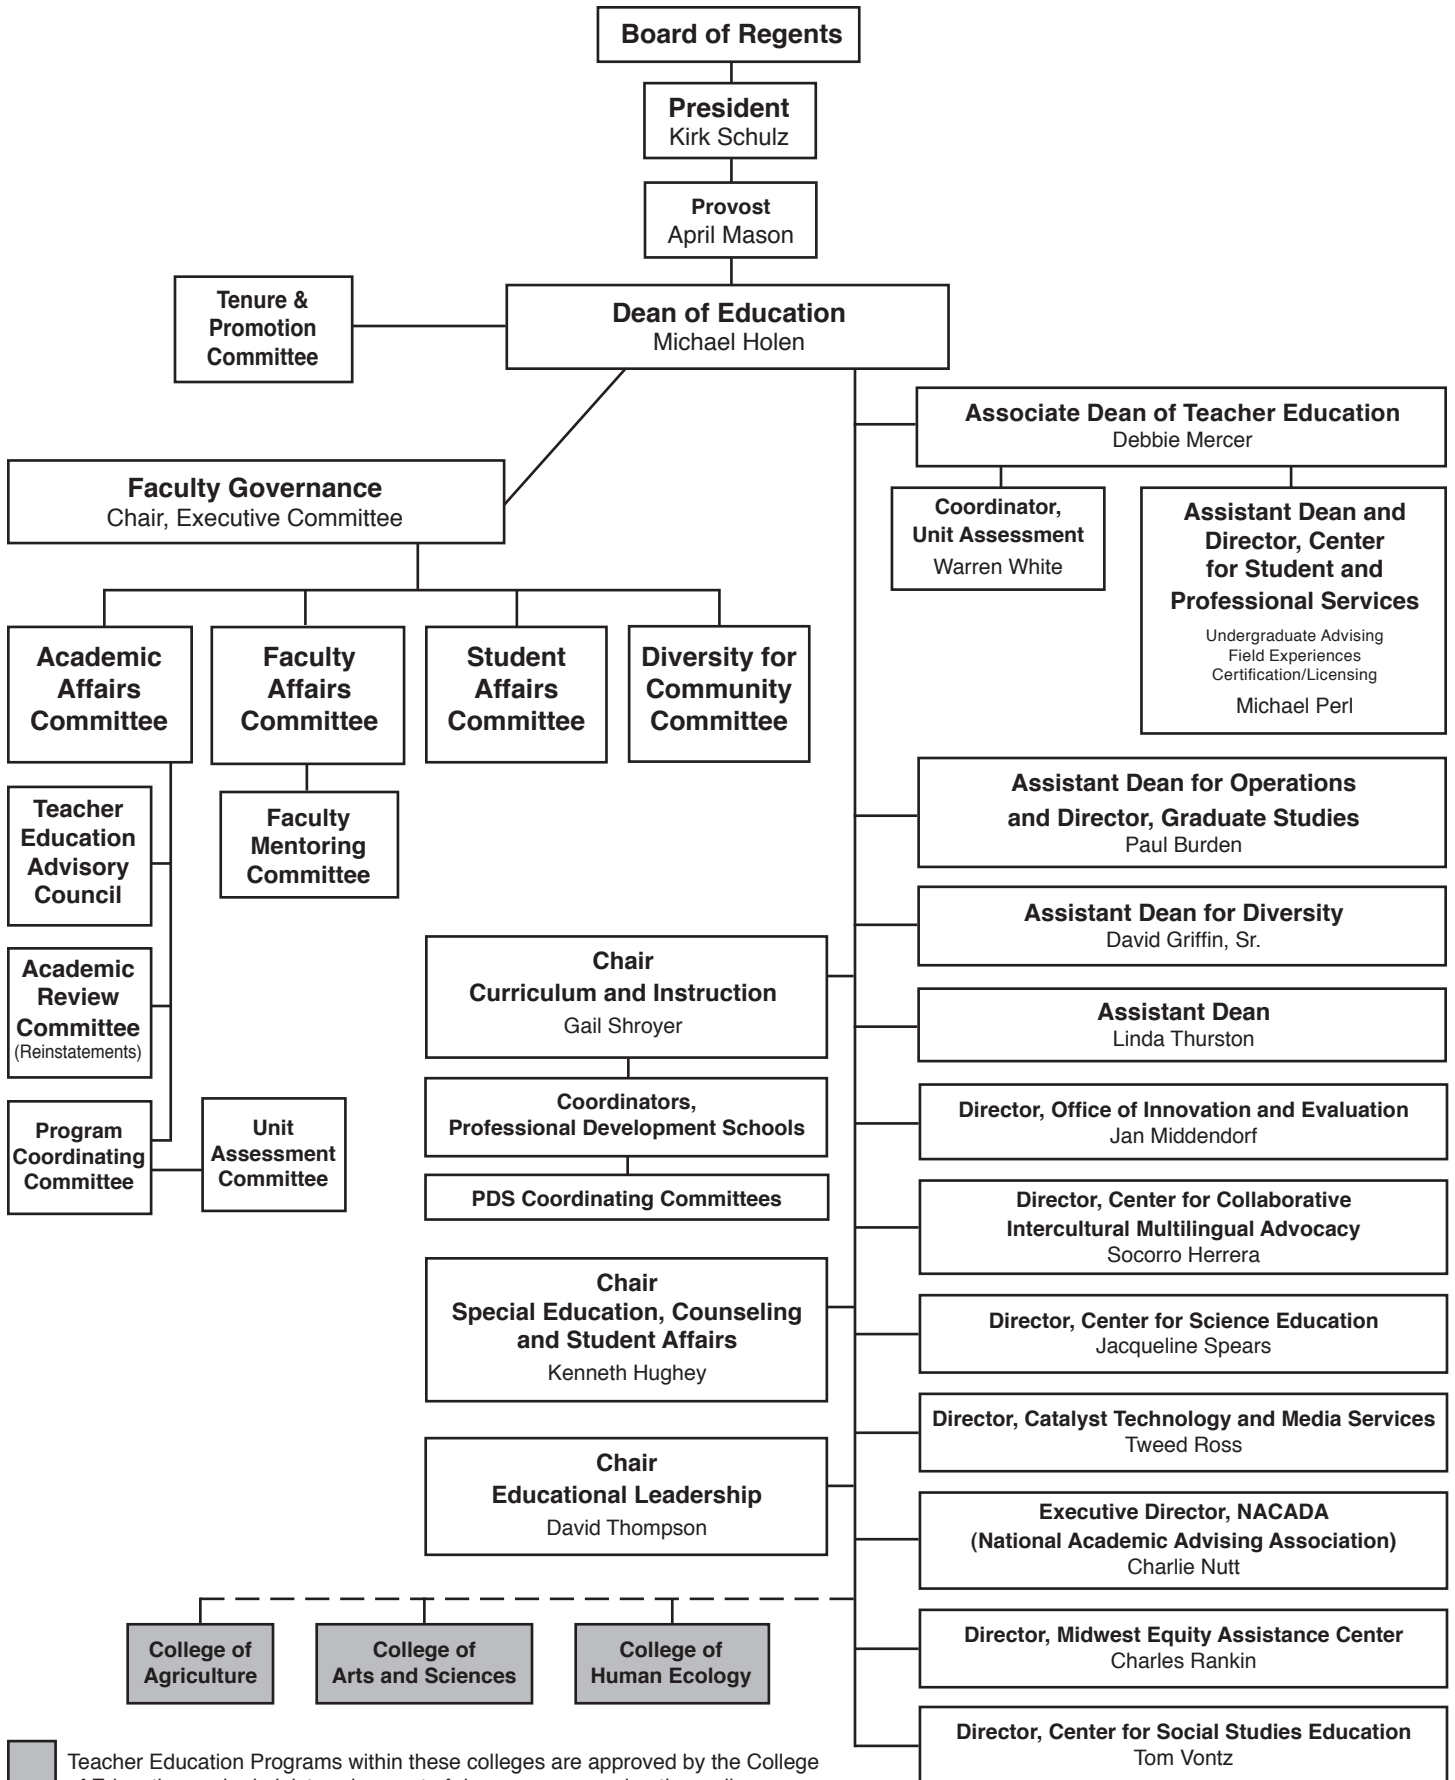

Administrative & Governance Structure of the Professional Education Unit Kansas State University

Teacher Education Programs within these colleges are approved by the College of Education and administered as part of degree programs in other colleges.